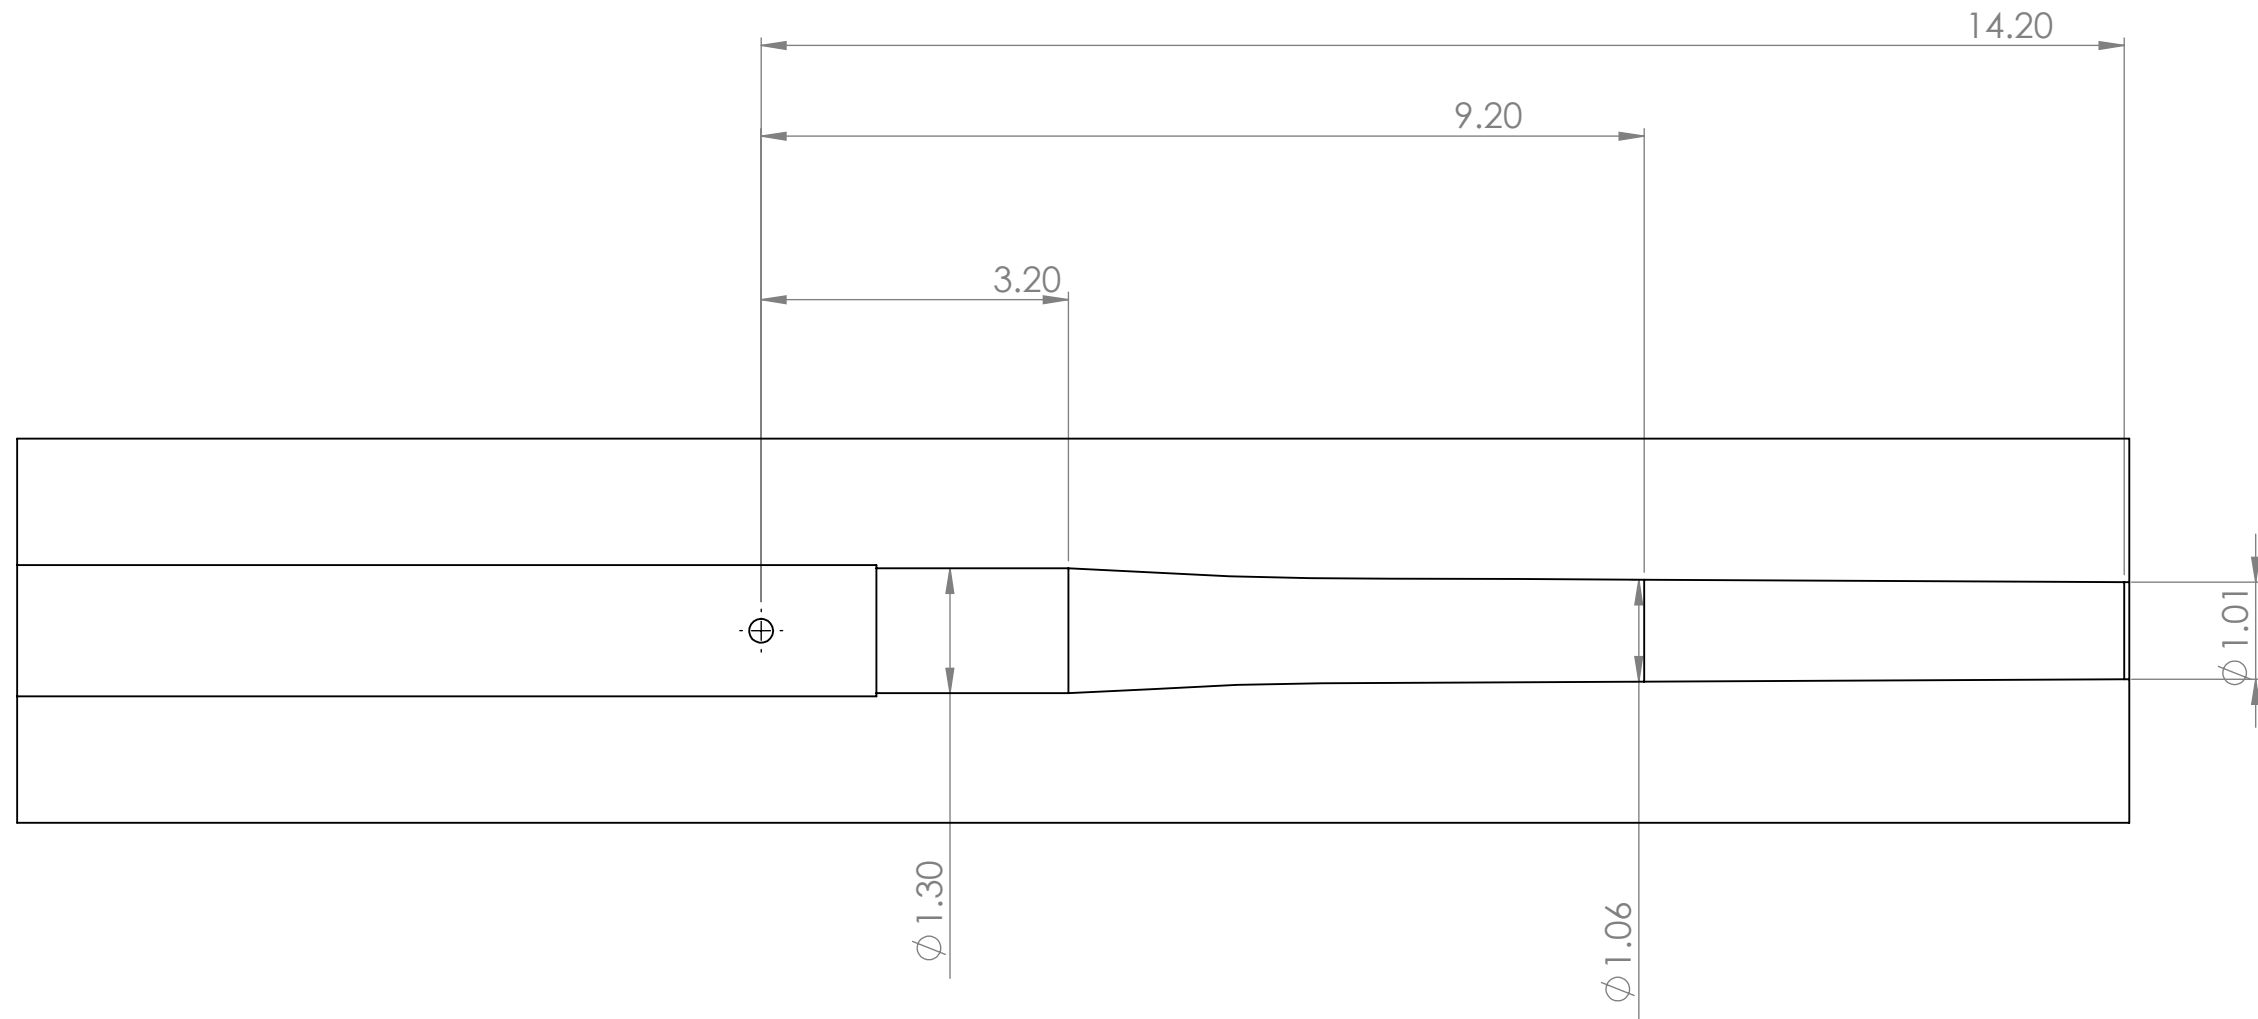

AG COMPOSITES PROOF SENDERO LIGHT

AG COMPOSITES LLC
JUNE 2021

UNLESS OTHERWISE SPECIFIED: DIMENSIONS ARE IN MILLIMETERS				FINISH:		DEBURR AND BREAK SHARP EDGES		DO NOT SCALE DRAWING		REVISION	
SURFACE FINISH:											
TOLERANCES:											
LINEAR:											
ANGULAR:											
	NAME	SIGNATURE	DATE					TITLE:			
DRAWN											
CHK'D											
APPV'D											
MFG											
Q.A						MATERIAL:		DWG NO.		A3	
								PROOF SENDERO LIGHT			
						WEIGHT:		SCALE:1:5		SHEET 1 OF 1	